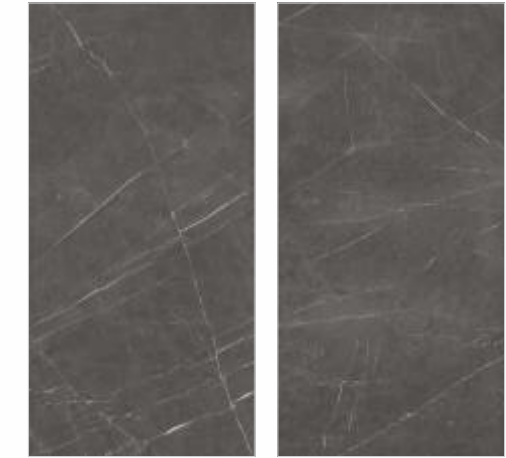

Marble series

Pietra Grey

3200x1600mm

Crystalline / Satin

✂ 6 mm Thickness

✂ 9 mm Thickness

✂ 12 mm Thickness

Total faces - 3