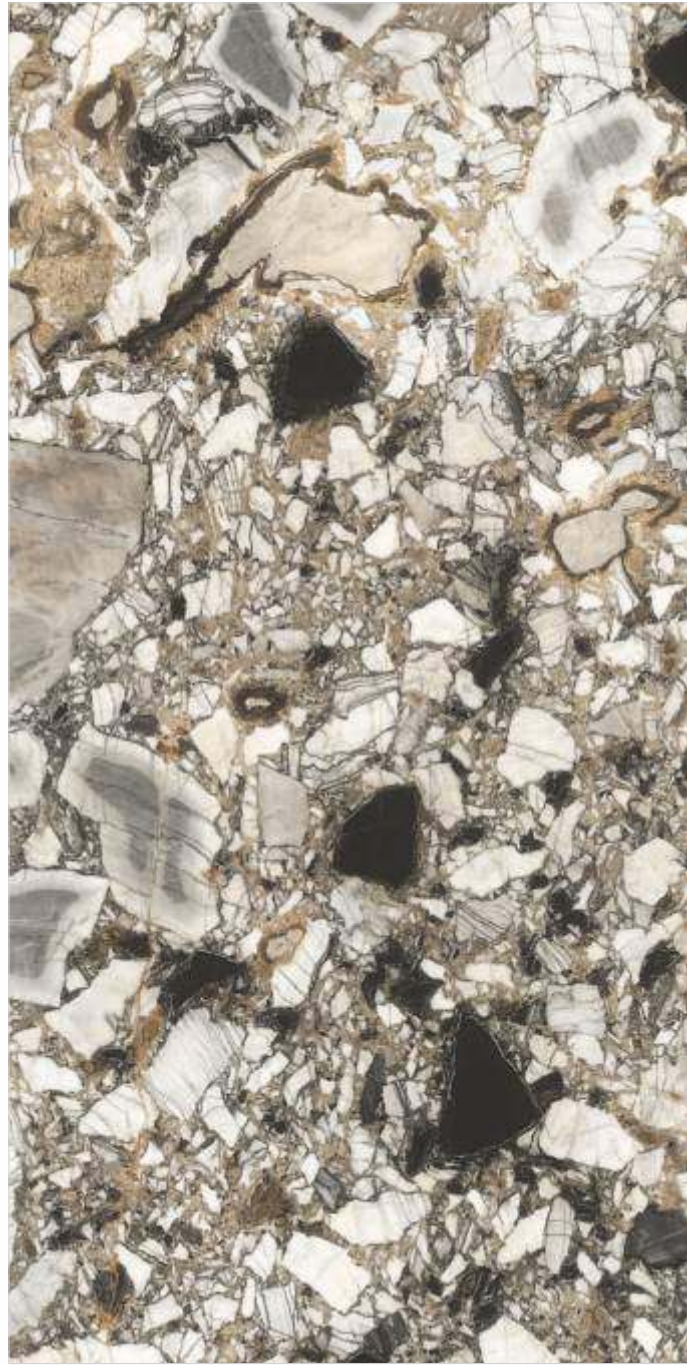

Marble series

White Santorini

3200x1600mm

Crystalline

✂ 9 mm Thickness

Total faces - 3

1600x1600mm
Crystalline
9 mm
6 Faces

Marble series

Crema Atlantico

1200x1200mm

Lustrous

✂ 9 mm Thickness

Total faces - 6