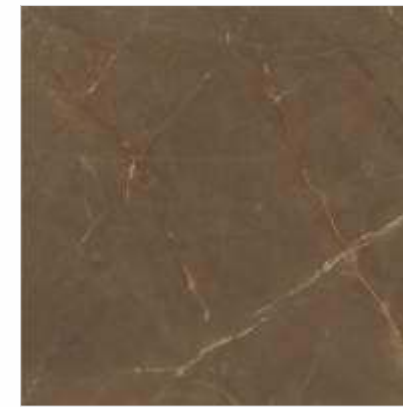

Bronze Armani

3200x1600mm

Crystalline / Satin

✂ 9 mm Thickness

✂ 12 mm Thickness

Total faces - 3

1600x1600mm
Crystalline
9 mm
5 Faces

Color Options

Silver Armani