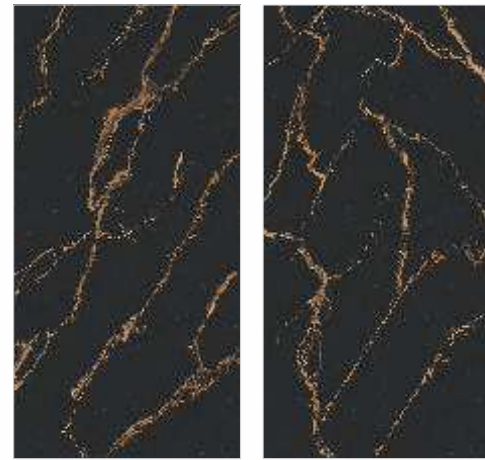

Marble series

Dior Gold

2400x1200mm

Lustrous

✂ 9 mm Thickness

Total faces - 3

New Arrival

Marble series