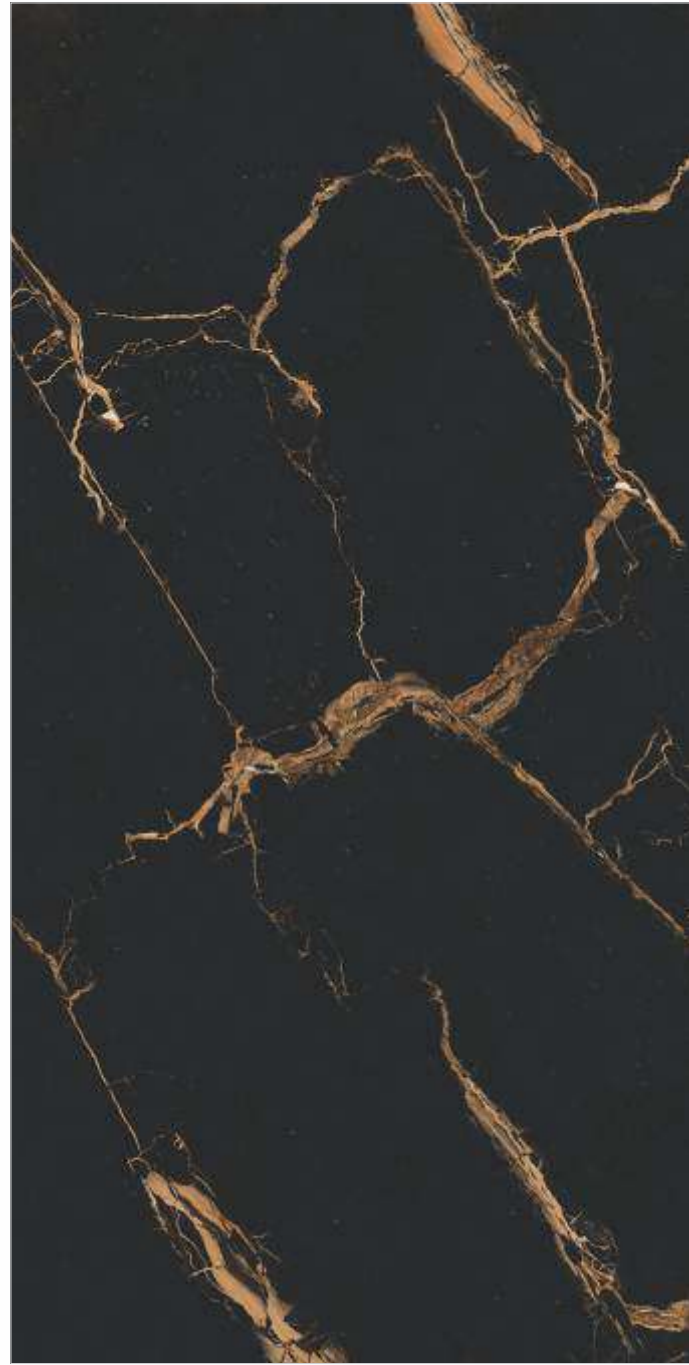

New Arrival

Marble series

Calacatta Macchia Vecchia

2400x1200mm

Lustrous

✂ 9 mm Thickness

Total faces - 3

New Arrival