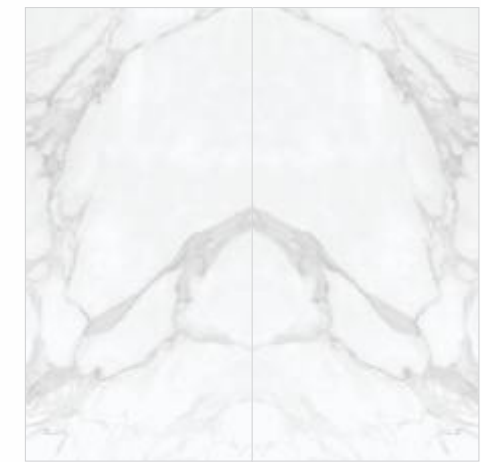

Bookmatch

Layout B