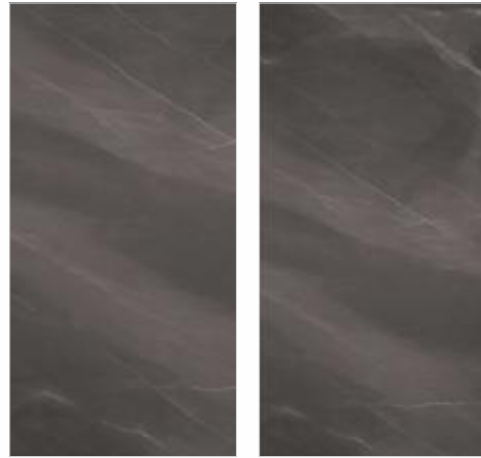

Antique Grey

3200x1600mm

Crystalline

✂ 9 mm Thickness

Total faces - 3

1600x1600mm
Crystalline
9 mm
5 Faces

Marble series

Statuario Unico

3200x1600mm

Crystalline / Satin

✂ 6 mm Thickness

✂ 9 mm Thickness

✂ 12 mm Thickness

Total faces - 3