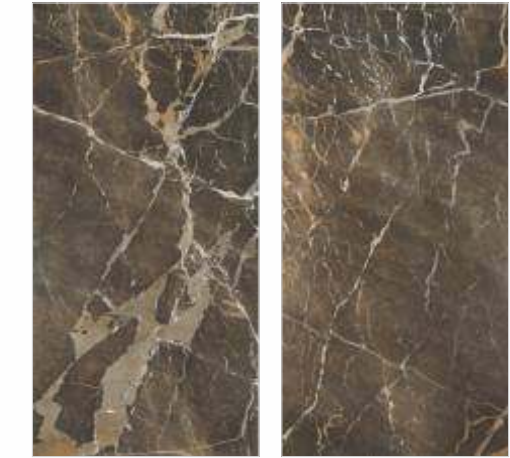

Marble series

Camouflage Esperada

2400x1200mm

Lustrous

✂ 9 mm Thickness

Total faces - 3

Marble series

Antique Grey