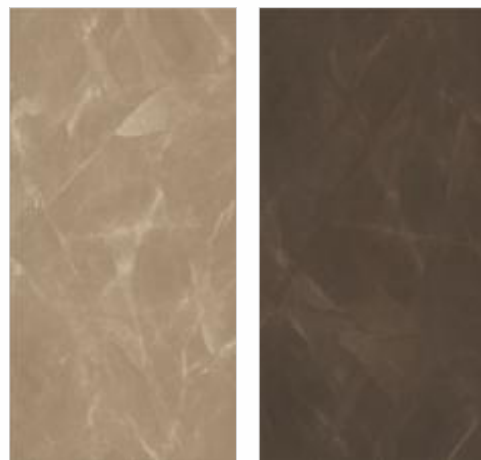

✂ 9 mm Thickness

Total faces - 3

Color Options

Armani Gold

Armani Brown

2400x1200mm
1200x1200mm
Lustrous / Satin
9 mm
3 Faces

2400x1200mm
1200x1200mm
Lustrous
9 mm
3 Faces

1200x1200mm
Lustrous / Satin
9 mm
5 Faces