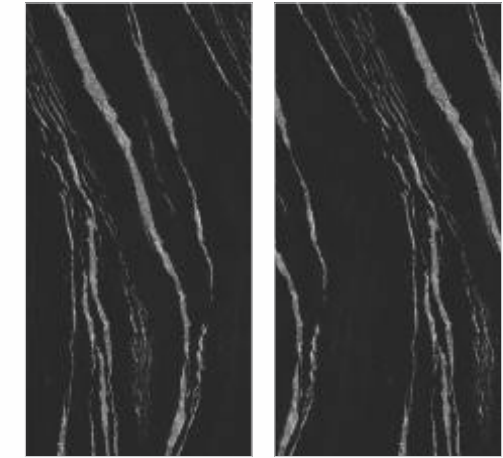

Black Fusion

3200x1600mm

Crystalline

✂ 9 mm Thickness

Total faces - 3