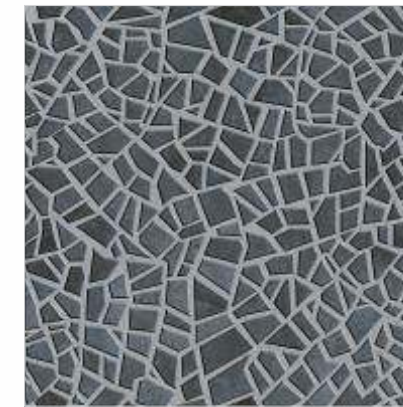

✂ 9 mm Thickness

Total faces - 2

Antico Muro Mosaic Azure

1200x1200mm
Orgatech
9 mm
1Faces

Antico Muro Mosaic Nero

1200x1200mm
Orgatech
9 mm
1Faces

Total faces - 2

Art series