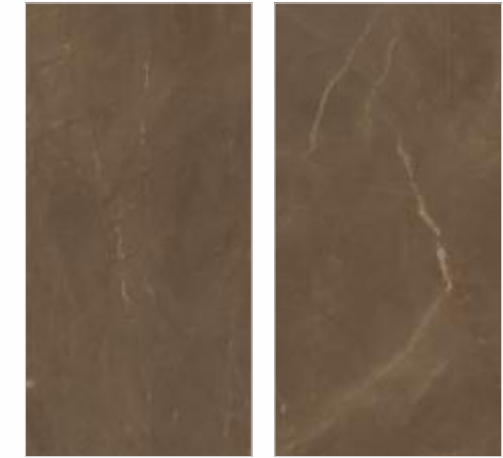

Bronze Armani

3200x1600mm

Crystalline / Satin

✂ 9 mm Thickness

✂ 12 mm Thickness

Total faces - 3

1600x1600mm
Crystalline
9 mm
5 Faces

Color Options

Silver Armani