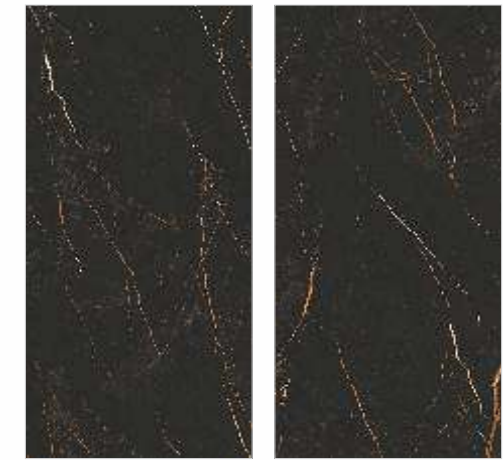

Stratum Portoro

2400x1200mm

Lustrous

✂ 9 mm Thickness

Total faces - 3