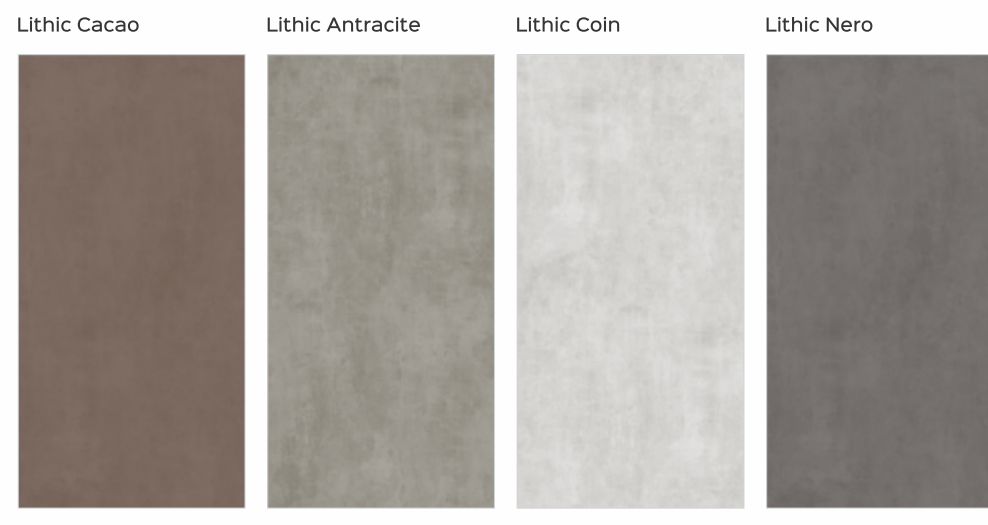

Color Options

1200x1200mm
Mute
9 mm
4 Faces

2400x1200mm
1200x1200mm
Mute
6 mm, 9 mm
3 Faces

2400x1200mm
1200x1200mm
Mute
6 mm, 9 mm
3 Faces

2400x1200mm
1200x1200mm
Mute
6 mm, 9 mm
3 Faces

2400x1200mm
1200x1200mm
Mute
6 mm, 9 mm
3 Faces

Concrete series

Exposed Cemento
Fabrigo Latte

3200x1600mm

Mute

✂ 9 mm Thickness

✂ 12 mm Thickness

Total faces - 2