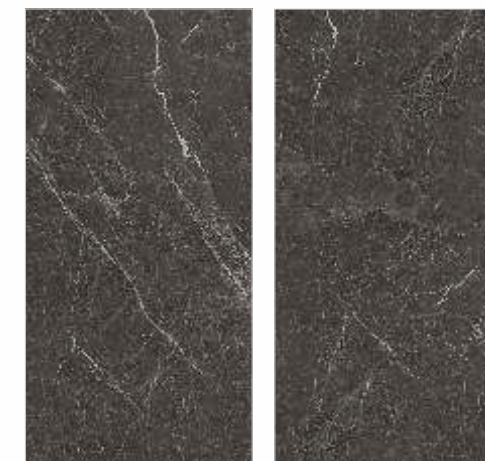

Damasta Grey

2400x1200mm

Lustrous

✂ 9 mm Thickness

Total faces - 3