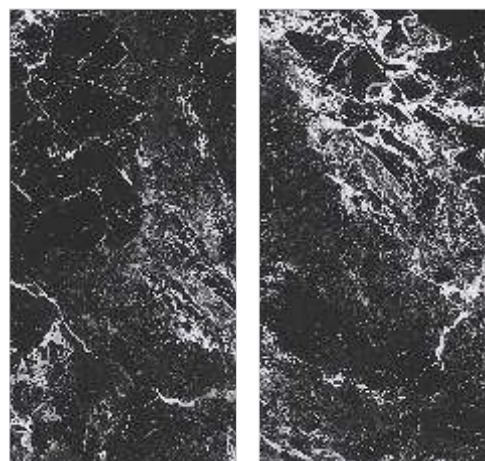

Ashford Black

2400x1200mm

Lustrous

✂ 9 mm Thickness

Total faces - 3