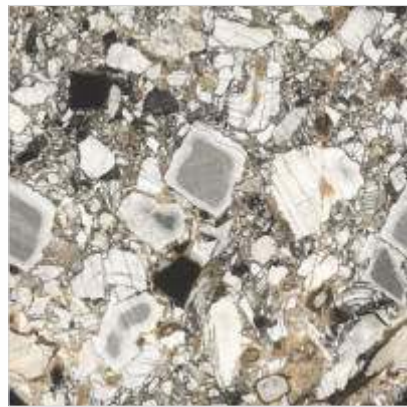

Total faces - 3

1600x1600mm
Crystalline
9 mm
6 Faces

Marble series

Crema Atlantico

1200x1200mm

Lustrous

✂ 9 mm Thickness

Total faces - 6