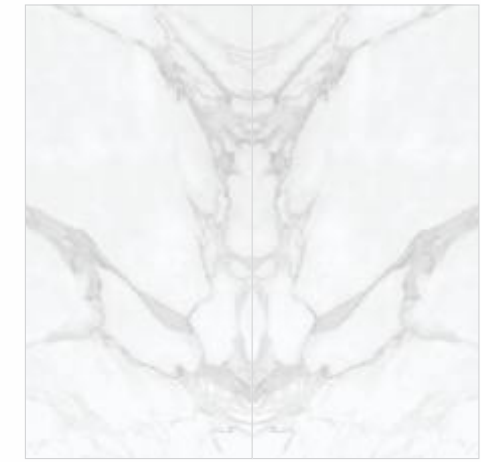

Bookmatch

Layout A