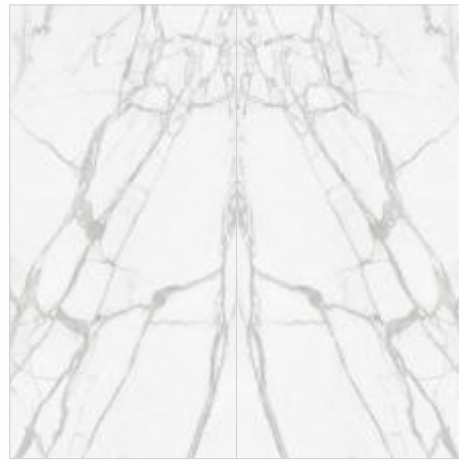

Bookmatch

Layout A