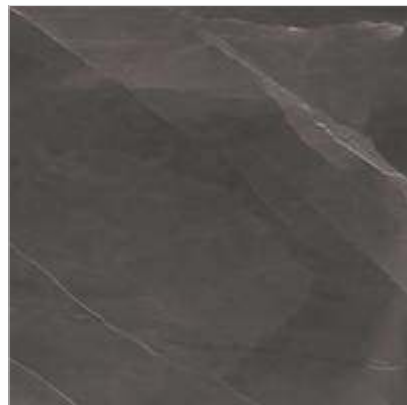

Antique Grey

3200x1600mm

Crystalline

✂ 9 mm Thickness

Total faces - 3

1600x1600mm
Crystalline
9 mm
5 Faces

Marble series

Statuario Unico

3200x1600mm

Crystalline / Satin

✂ 6 mm Thickness

✂ 9 mm Thickness

✂ 12 mm Thickness

Total faces - 3