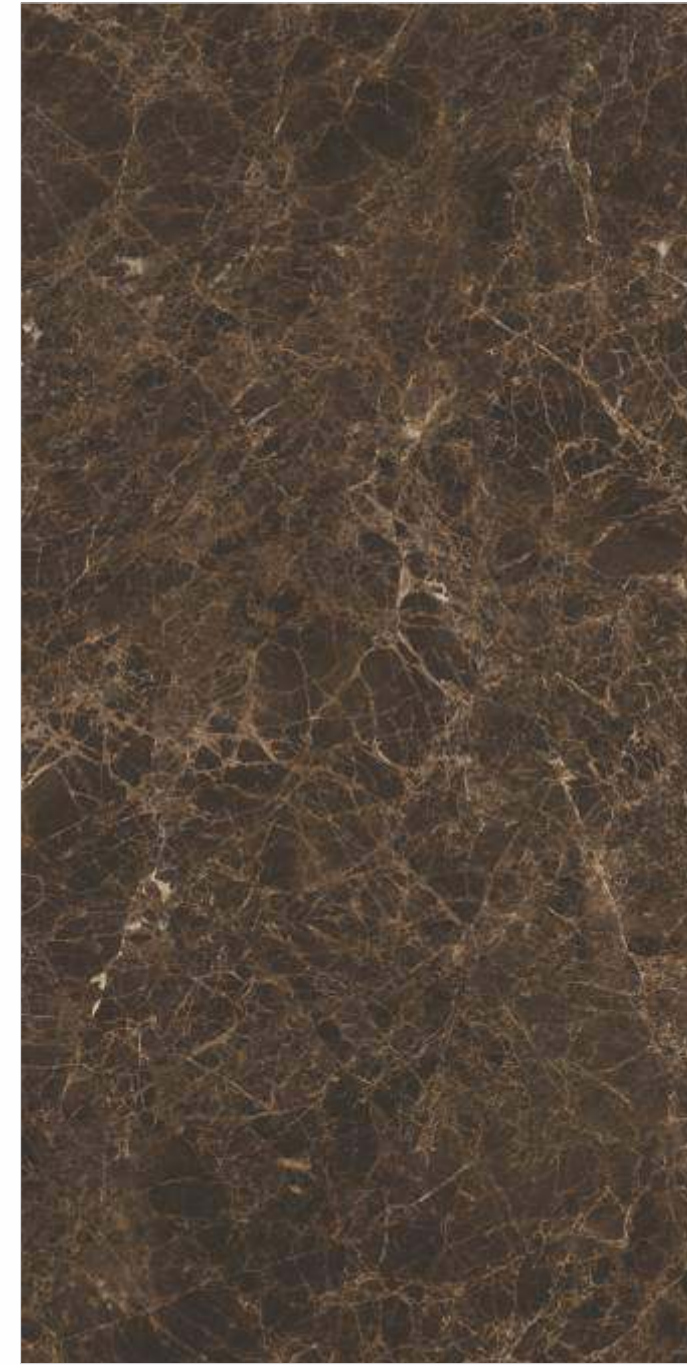

Marble series

Emperador Light

2400x1200mm

Lustrous

✂ 9 mm Thickness

Total faces - 4

1200x1200mm
Lustrous
9 mm
4 Faces

Marble series