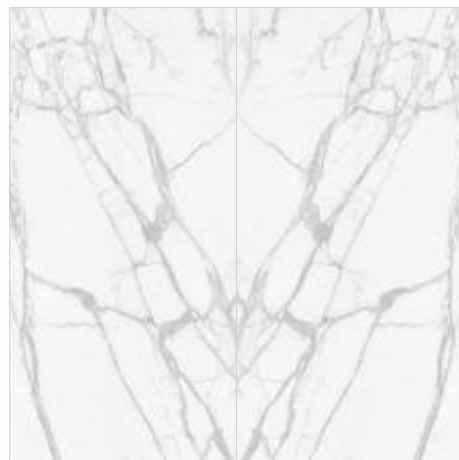

Bookmatch

Layout B