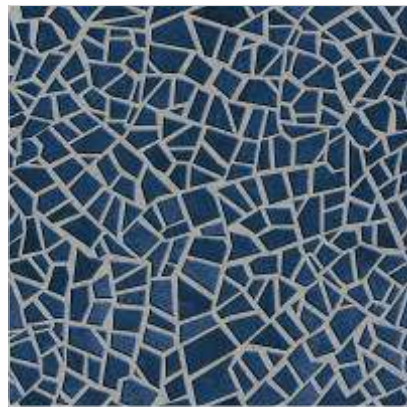

Antico Muro Mosaic Azure

1200x1200mm
Orgatech
9 mm
1Faces

Antico Muro Mosaic Nero