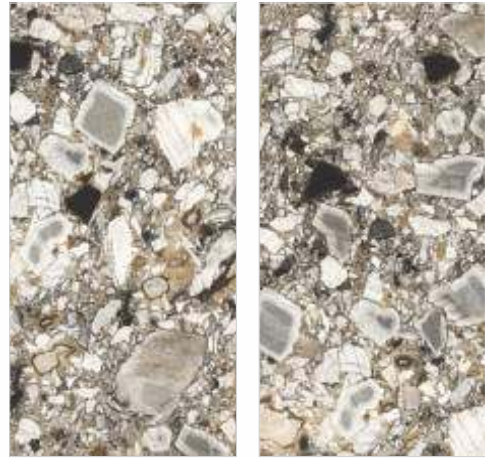

Total faces - 3

1600x1600mm
Crystalline
9 mm
6 Faces

Marble series

Crema Atlantico

1200x1200mm

Lustrous

✂ 9 mm Thickness

Total faces - 6